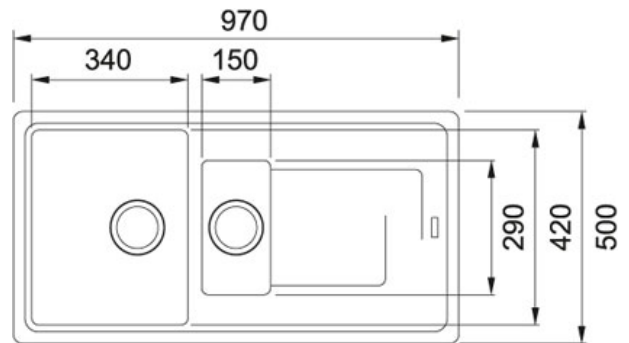

# SPECIFICATION SHEET

PRODUCT FAMILY: Sinks FINISH: SMC Eurostone Anthracite SERIES: GEMINI MODEL: GMD 651-97

## Product Information

Article Number	114.0279.487
Cabinet Size	600 mm
Waste Outlet Diameter	3 1/2"
Length Overall	970 mm
Width Overall	500 mm
Length of large bowl	340 mm
Width of large bowl	420 mm
Depth of large bowl	190 mm
Length of small bowl	150 mm
Width of small bowl	290 mm
Depth of small bowl	120 mm
Number of Bowls	1 1/2
Cutout Length	950 mm
Cutout Width	480 mm
Cut-Out Template	No
Position of Drainer	Reversible
Position of small bowl	Reversible

## Features

Edge profile standard

Product variations	114.0279.488 SMC Eurostone Ice
	114.0279.489 SMC Eurostone Sand
	114.0279.490 SMC Eurostone Stone